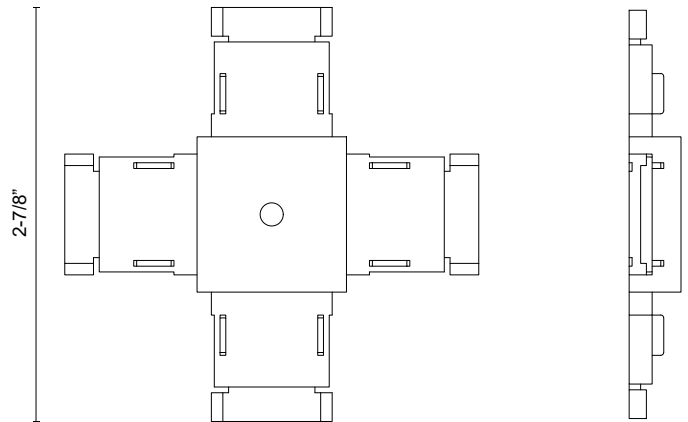

TRILO TRACK TRC989134 CONNECTORS

PROJECT

TRC989134-BK
Black

SPECIFICATION DETAILS

Fixture Dimensions	INSTALL DIMENSION - L1-1/8" x W1-1/8" x H3/8"; TOTAL DIMENSION - L2-7/8" x W2-7/8" x H3/8"
Voltage	48V DC
Location	Dry

* For custom options, consult factory for details.

* For warranty information, please visit www.kuzcolighting.com/warranty

DESCRIPTION

Transform your space effortlessly with Trilo's seamless connectors. Our slim connectors make wall-to-wall, ceiling-to-ceiling, or ceiling-to-wall configurations easy to create. Attach your track rail with ease for a versatile, dynamic lighting system that suits the needs of your space.