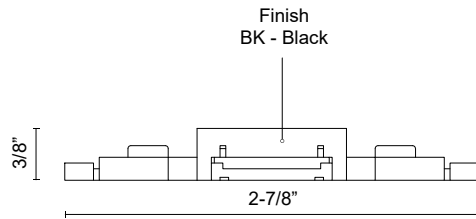

TRILO TRACK TRC989134 CONNECTORS

PROJECT

SPECIFICATION DETAILS

Fixture Dimensions	INSTALL DIMENSION - L1-1/8" x W1-1/8" x H3/8"; TOTAL DIMENSION - L2-7/8" x W2-7/8" x H3/8"
Voltage	48V DC
Location	Dry

* For custom options, consult factory for details.

* For warranty information, please visit www.kuzcolighting.com/warranty

DESCRIPTION

Transform your space effortlessly with Trilo's seamless connectors. Our slim connectors make wall-to-wall, ceiling-to-ceiling, or ceiling-to-wall configurations easy to create. Attach your track rail with ease for a versatile, dynamic lighting system that suits the needs of your space.

KUZCO

CANADA: 19054 28TH AVENUE - SURREY, BC V3Z 6M3
USA: 3035 E. LONE MOUNTAIN ROAD - LAS VEGAS, NV 89081

WWW.KUZCOLIGHTING.COM

© 2024 KUZCO LIGHTING. ALL RIGHTS RESERVED.

COMMENT